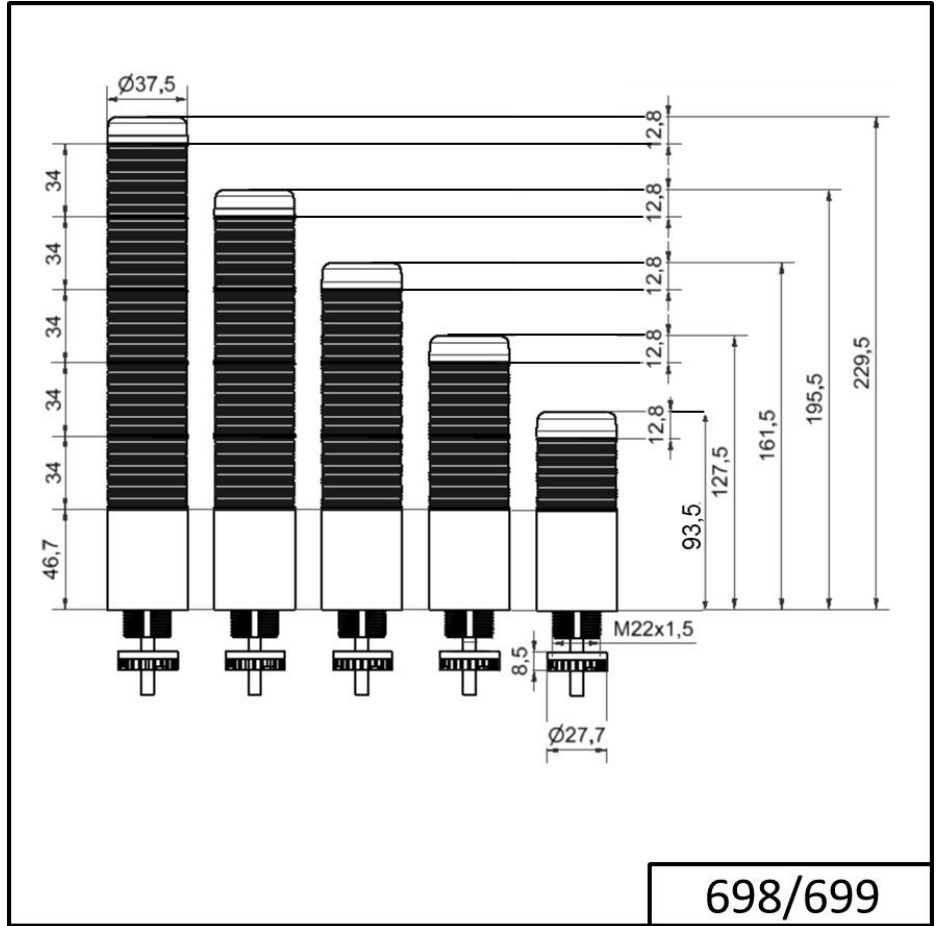

Completely pre-assembled Signal Towers / KOMPAKT 37
K37cl sr plug EM Pulse tone 12VAC/DC GN/

DRAWING

! For additional installation and mounting information, refer to the appropriate user guide at www.werma.com. This printed copy is for information only and is subject to alteration.